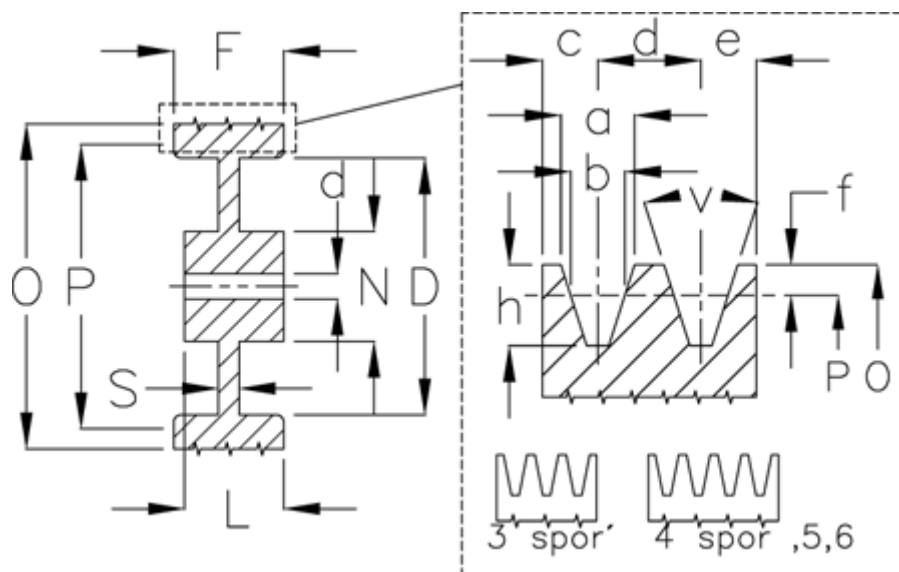

Article number: 60410231505

Description: V-belt pulley, no bore C 315/5

Measures

D	= 258	S	= 25
d	= 25	Type	= C
F	= 136.0		
L	= 100		
N	= 112		
Number of ribs	= 5		
O	= 324.6		
P	= 315		